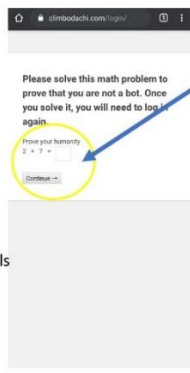

To log in, follow the steps below to retrieve your membership card

Visit <https://climbodachi.com/>

Step 1: Click here to access Main Menu.

Step 2: Press Log In to access the Members Portal.

Step 3: Click Log In button first without filling the details.